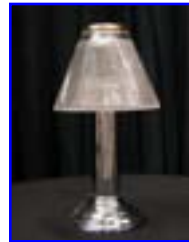

Centerpieces

12" Round Mirror	$2.00	Chrome Table Lamp	$4.00
14" Round Mirror	$3.00	9" Glass Bud Vase	$0.50
9" Hurricane Globe	$2.00	24" Brass Flower Stand	$12.50
Brass Table Lamp	$4.00	Plastic Flower Vase	$0.50